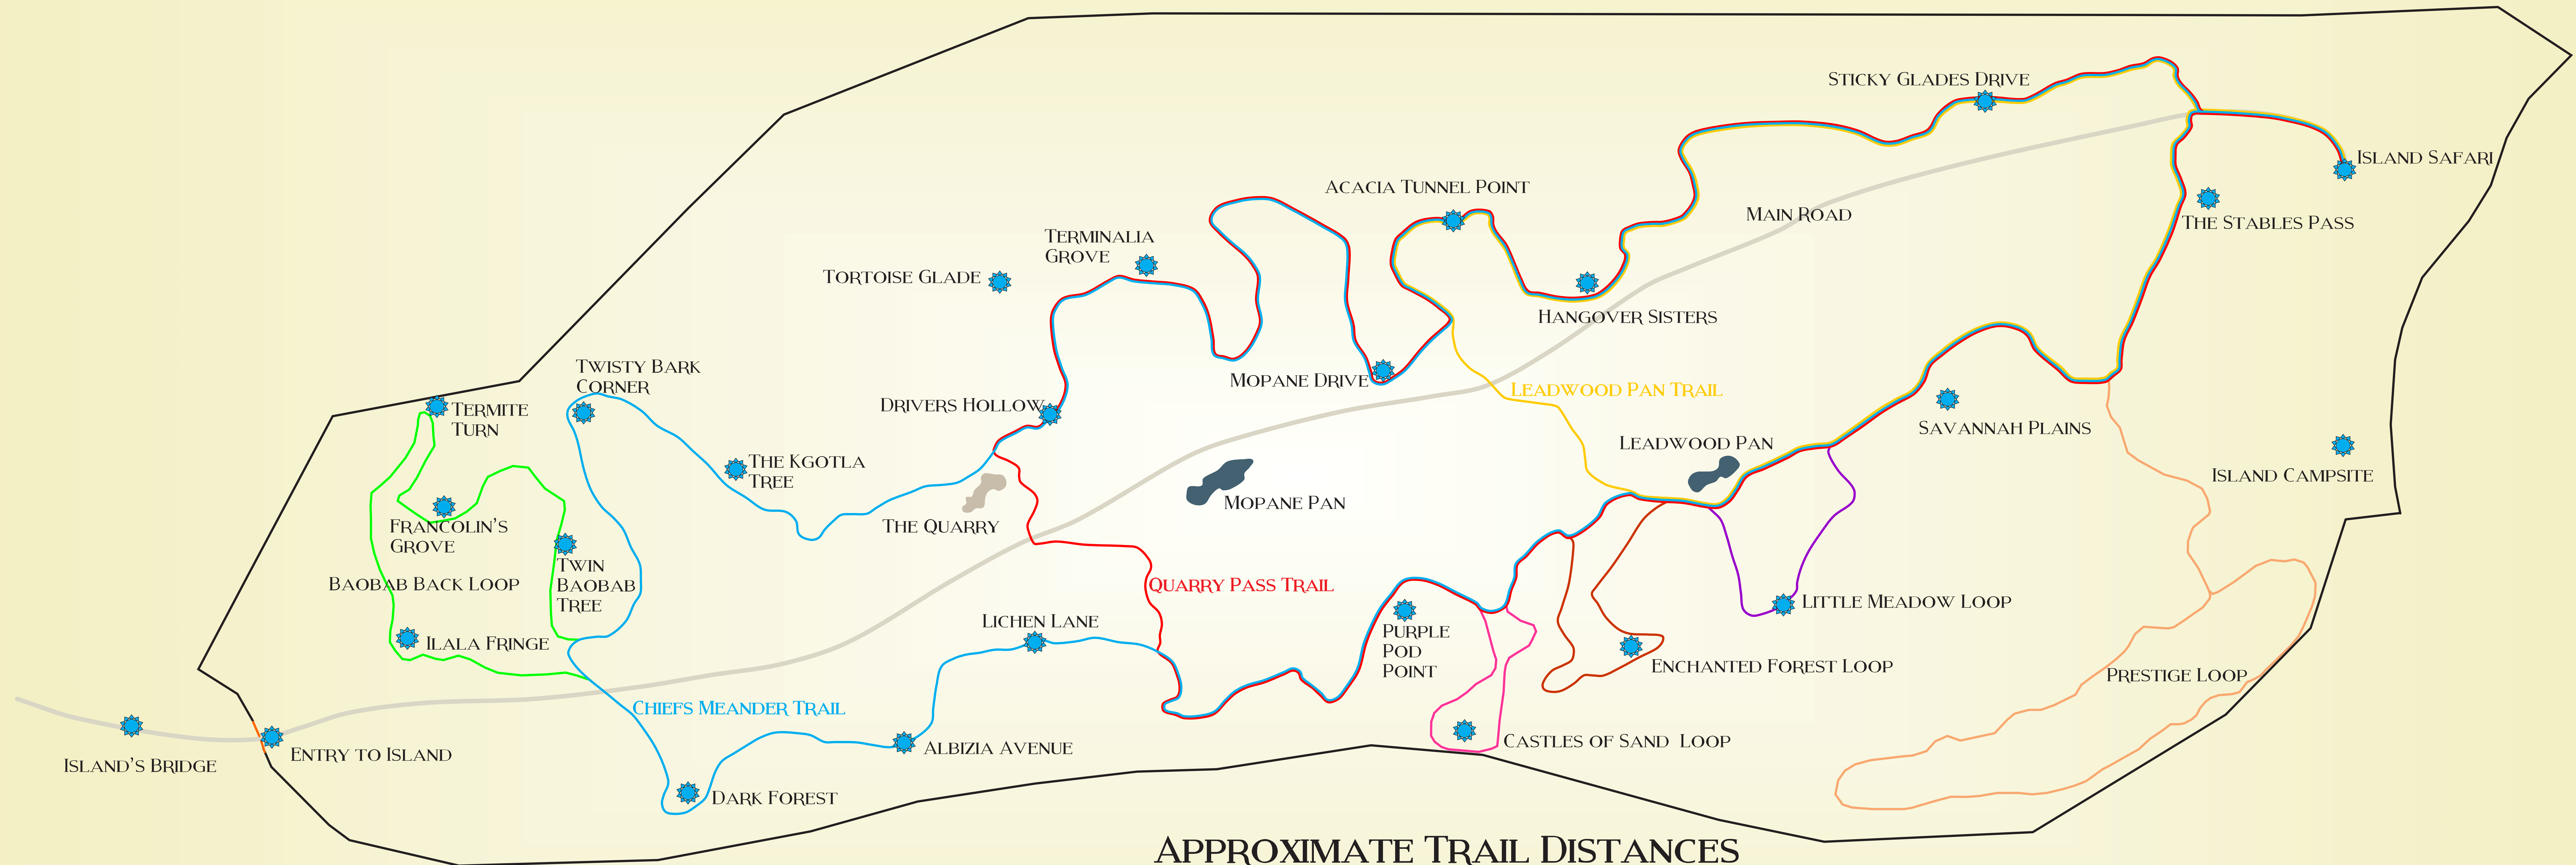

ISLAND SAFARIS TRAIL MAP

STARTING AT ISLAND SAFARI LODGE

APPROXIMATE TRAIL DISTANCES (INCLUDING LOOPS AVAILABLE FROM EACH TRAIL)

LEADWOOD PAN TRAIL	2330 M
BACKWATER PLAINS LOOP	+155 M
ENCHANTED FOREST LOOP	+445 M
PRESTIGE LOOP	+1570M

QUARRY PASS TRAIL	3930 M
BACKWATER PLAINS LOOP	+155 M
ENCHANTED FOREST LOOP	+337 M
SANDCASTLE LOOP	+340 M
PRESTIGE LOOP	+1570M

CHIEFS MEANDER TRAIL	5030 M
BACKWATER PLAINS LOOP	+155 M
ENCHANTED FOREST LOOP	+337 M
SANDCASTLE LOOP	+340 M
BAOBAB BACK LOOP	+800 M
PRESTIGE LOOP	+1570M